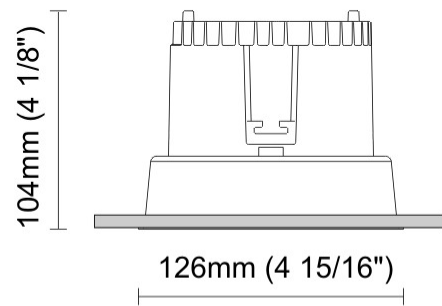

GENERAL

Series: Dixit
Subseries: Dixit RA11
Brand: Ivela
Division: Architectural
Mounting Type: Recessed
Mounting Location: Ceiling
Subcategory: Downlight

PHYSICAL

Shape: Round
Diameter (mm): 126
Diameter (in): 4 15/16
Height (mm): 104
Height (in): 4 1/8
Min. Recessing Depth (mm): 144
Min. Recessing Depth (in): 5 11/16
Light Distribution: Direct
Weight (kg): 0.6
Weight (lbs): 1.32
Diffuser: Clear Polycarbonate
Fixture Finish: MWH
Fixture Material: Aluminum Die Cast
Cut-out Measurements: 122mm / 4 13/16"

ELECTRICAL

Lamp Type: LED
Total Output Wattage (W): 12 / 18 / 26
Dimming: Tri-Mode (Non-Dimming and Phase Dimming (120Vac only) and 0-10V Dimming)
Driver Included: No
Driver Location: Recessed Housing
Driver Type: Constant Current - Universal
Driver Class: Class 2
Input Voltage (V): 120 - 277
Constant Current (MA): 350 / 500 / 700

LED

Number of LEDs: 1
Color Temperature (°K): 2700 / 3000 / 4000
Max. Delivered Lumen (lm): 1513 - 1602 / 2092 - 2180 / 2759 - 2848
CRI: >85 CRI
Efficiency (%): 89
Lamp Life (hrs): 50000
Upon Request: 3500K upon request

OPTICAL

Optic°: 55
Adjustability: Fixed
Upon Request: Optic 18° or 30° (mirror-metallized) / 70° (white)

RATINGS AND CERTIFICATIONS

Certified By: Certified for North American Standards
IP rating: IP43
IK Rating: IK08
Glare Rating: ≤ 19

A